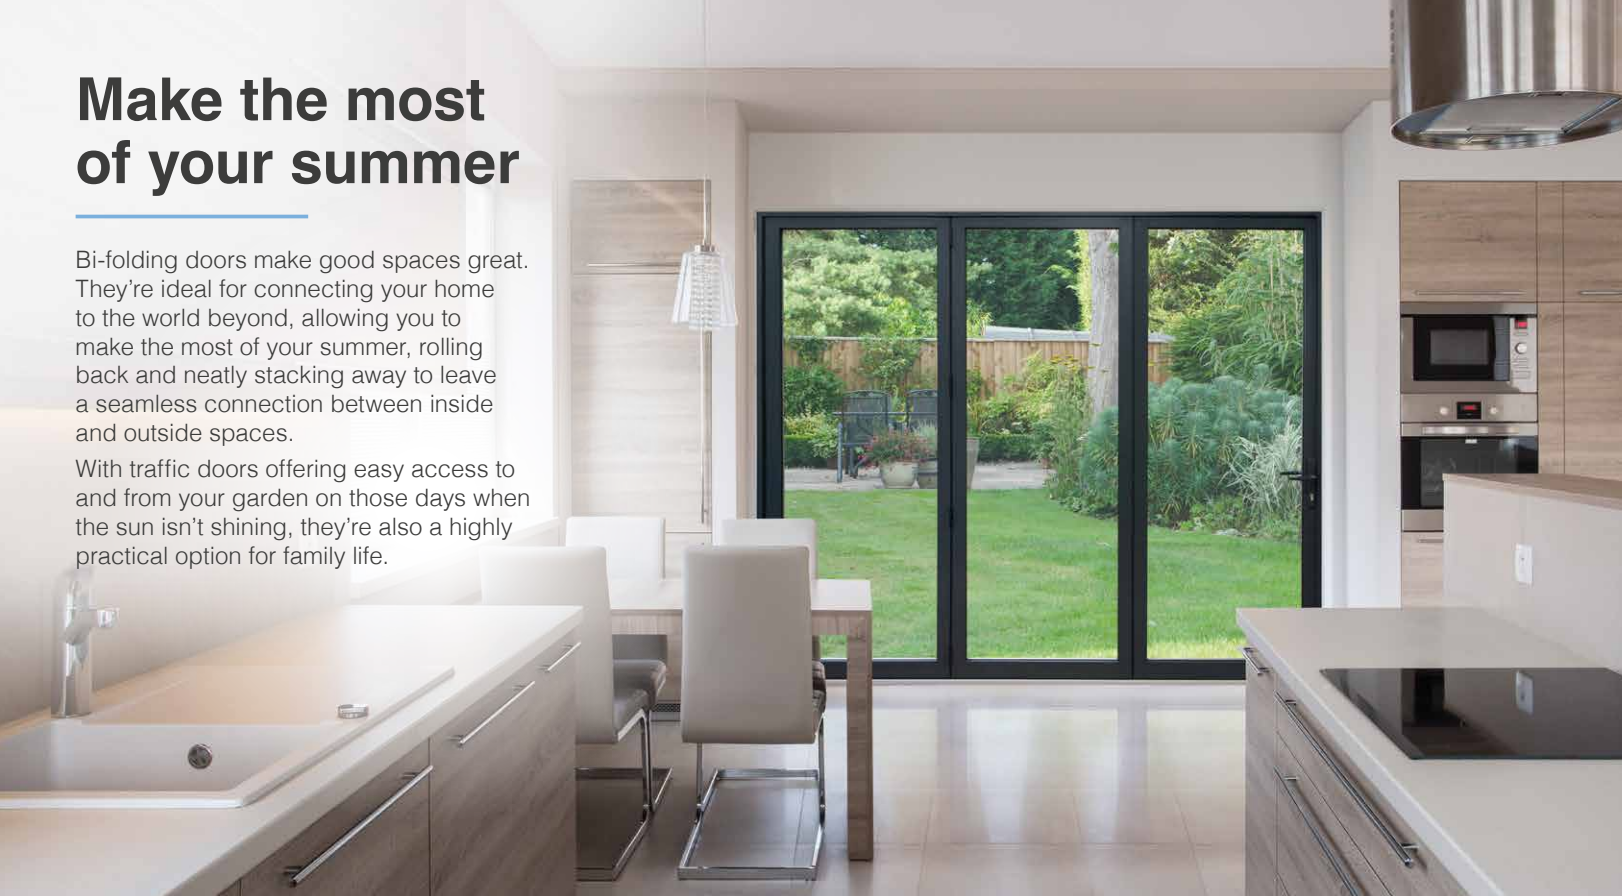

The **Ultimate**
EVO Aluminium Bi Folding Door

The perfect connection between
your home and garden

Make the most of your summer

Bi-folding doors make good spaces great. They're ideal for connecting your home to the world beyond, allowing you to make the most of your summer, rolling back and neatly stacking away to leave a seamless connection between inside and outside spaces.

With traffic doors offering easy access to and from your garden on those days when the sun isn't shining, they're also a highly practical option for family life.

Evolved thinking

The Ultimate Evolution brings cutting-edge innovation in bi-fold door technology to your home.